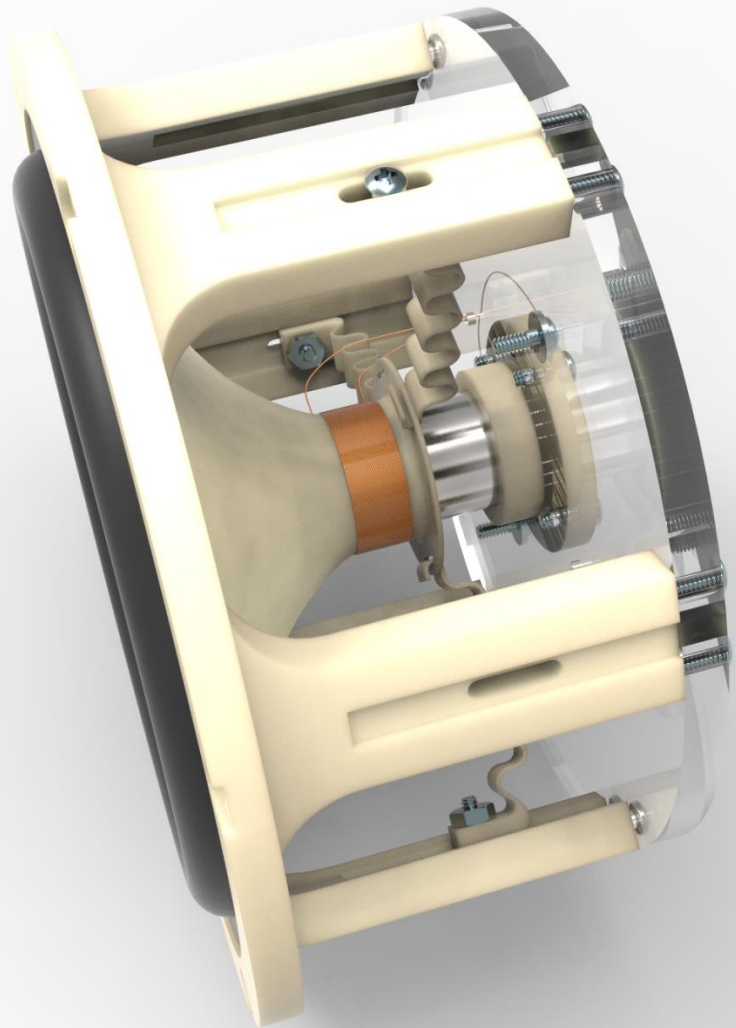

Printed Speaker

Positive Screw Contact

Negative Screw Contact

# Laser Cut Speaker Cab