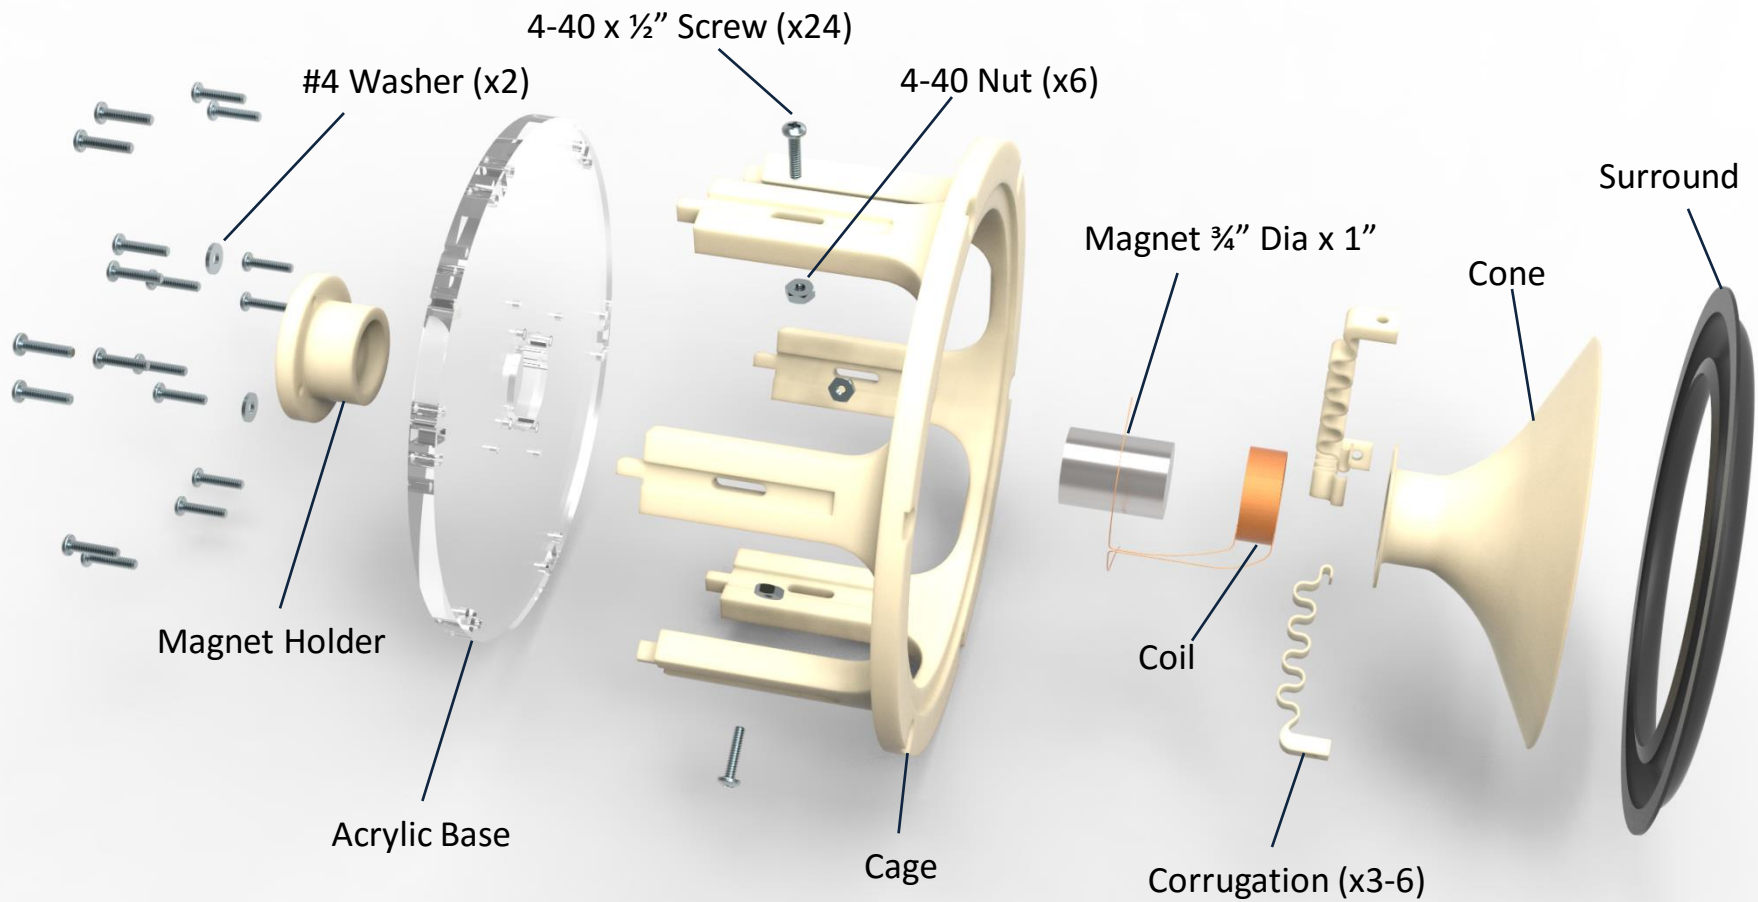

Printed Speaker

Positive Screw Contact

Negative Screw Contact

# Laser Cut Speaker Cab