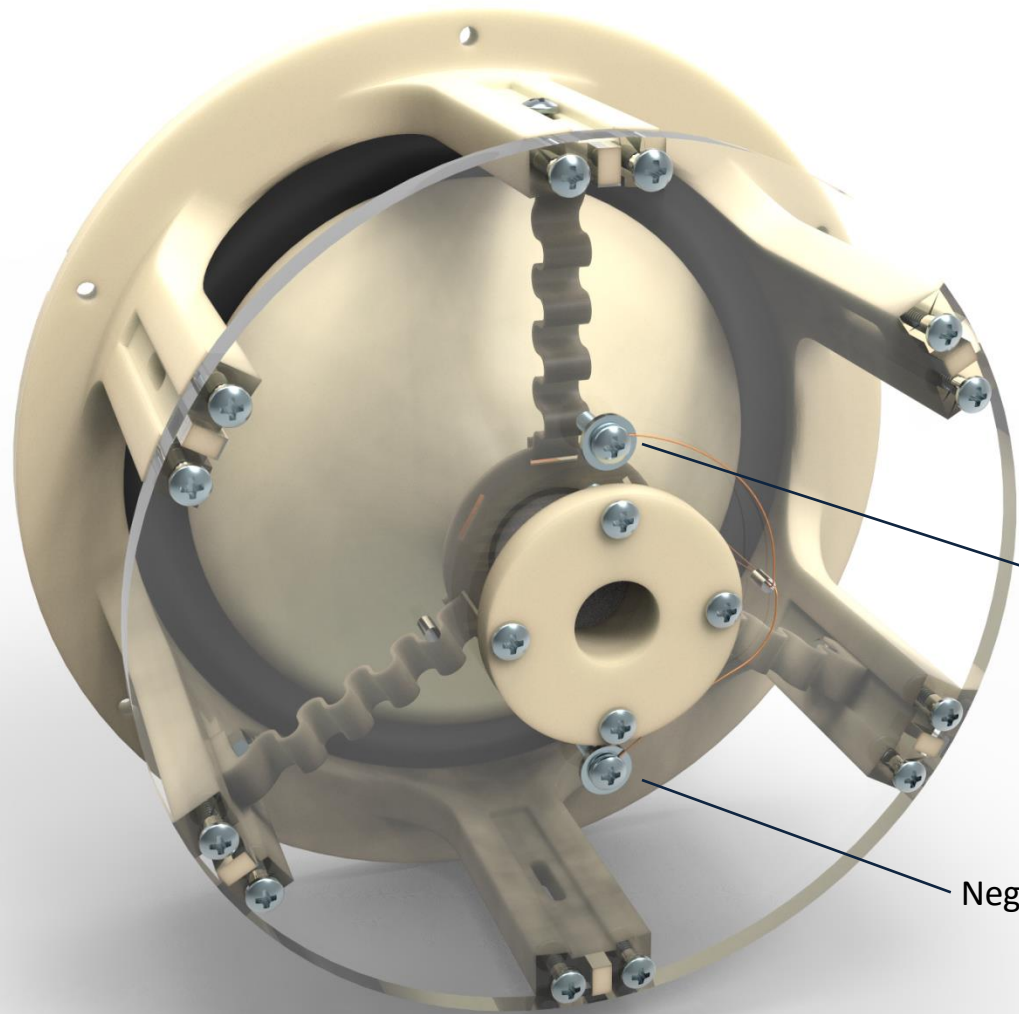

Printed Speaker

Positive Screw Contact

Negative Screw Contact

# Laser Cut Speaker Cab